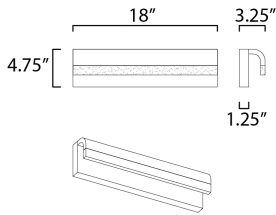

**PRODUCT DESCRIPTION**

An aluminum frame of Polished Chrome or Black, cascades downward and supports a frosted acrylic diffuser which nicely diffuses the light from the LED enclosed. A perfect complement to the similar bath hardware found in many homes today.

**MEASUREMENTS**

DIMENSION : 18" W x 4.75" H x 3.25" Ext  
 BACK PLATE : 18" W x 4.75" H x 2.25" HCO  
 HANGING WEIGHT : 3.74 lb

**LAMPING**

INPUT VOLTAGE : 120V  
 LUMENS : 910 Rated (700 Del.)  
 BULB : 1 x 13W LED PCB Integrated , 13W Total  
 BULB INCLUDED : (Integrated)  
 DIMMABLE : Triac CL or ELV  
 CRI : 90+ CRI  
 COLOR\_TEMP : 3000K  
 LIGHTING\_DIRECTION : Down